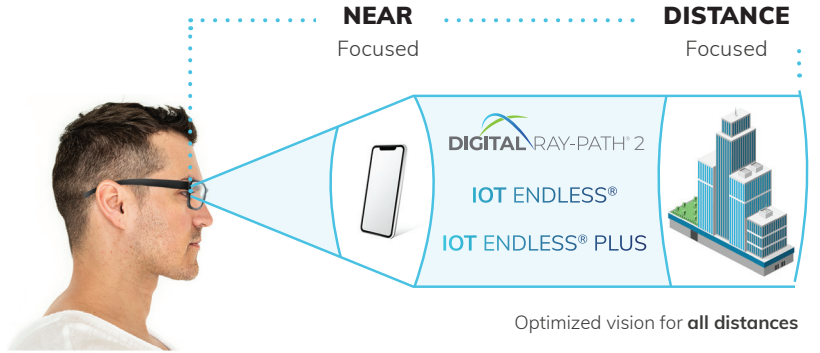

# A COMPLETE **SINGLE VISION** DESIGN FAMILY

 **DIGITAL** RAY-PATH® 2

 IOT  
**Endless**®

 IOT  
**Endless**® Plus

Single vision and anti-fatigue lenses utilizing **advanced technology**  
**for better vision** in dress, sun and sports eyewear.

  
**PLASTIC PLUS**  
*NO ONE DOES DIGITAL BETTER*

**Benefits**

- 1 Precise and comfortable focus at all working distances in any direction of gaze.
- 2 Virtual elimination of peripheral blur.
- 3 Customized for the individual parameters of each wearer, material, base curve, and frame.
- 4 Automatic centering for thickness reduction.

**Digital Ray-Path® 2 Technology personalizes your patient's lenses for crisp vision at all distances.** They will enjoy clearer vision with IOT Endless® and IOT Endless® Plus lenses.

**Impeccable visual quality at any distance**